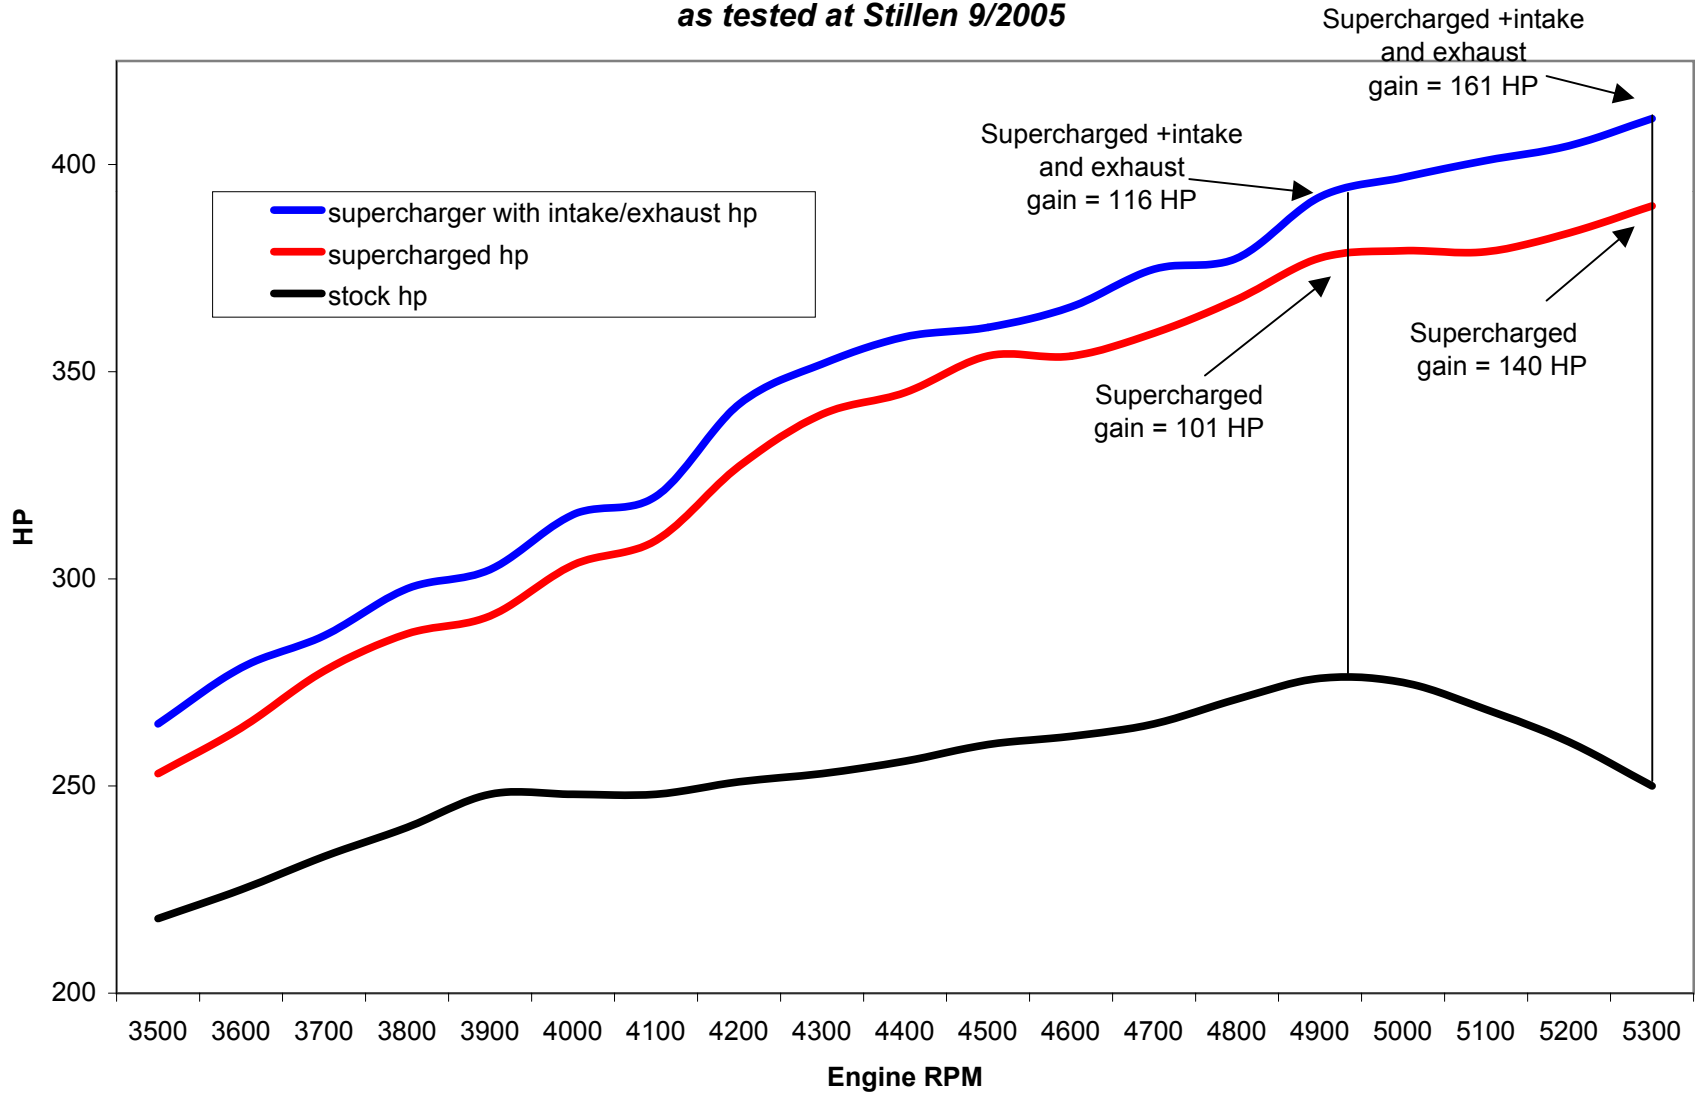

**STILLEN Titan Supercharger**  
**Wheel Horsepower Gains**  
*as tested at Stillen 9/2005*

**STILLEN Titan Supercharger  
Wheel Torque Gains  
as tested at Stillen 9/2005**